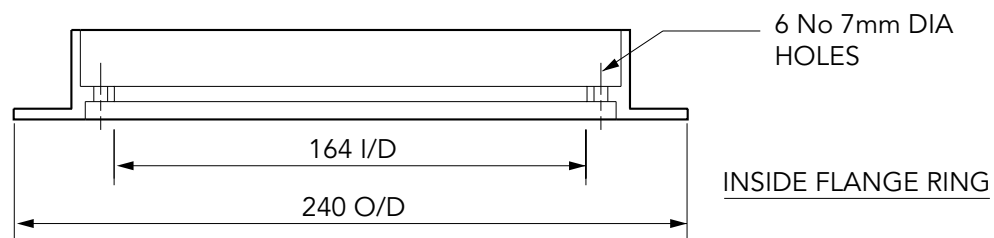

Category: <b>ACCESS PIPE ENRTY KITS</b>		
Product Description: Large clearance pipe entry kits to fit 125mm single bore pipework		
Page No: <b>1</b>	Product Code: <b>PSB/125</b>	Date: <b>September 2012</b>

ASSEMBLY OF PIPEWORK  
 125mm O/D

Category: **ACCESS PIPE ENRTY KITS**

Product Description: Large clearance pipe entry kits to fit 125mm single bore pipework

Page No: **2**

Product Code: **PSB/125**

Date: **September 2012**