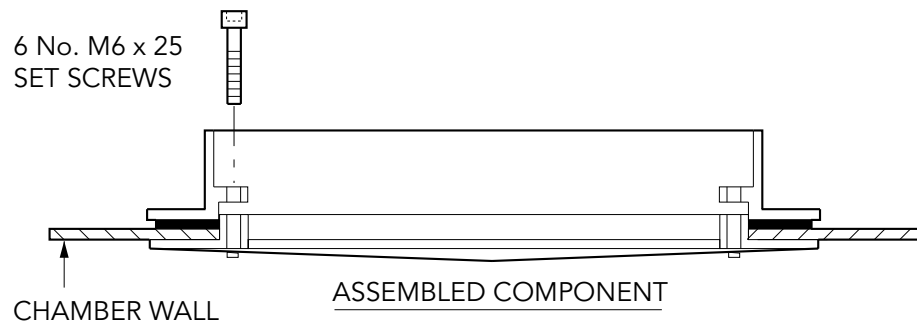

Category: <b>ACCESS PIPE ENRTY KITS</b>		
Product Description: Large clearance pipe entry kits to fit 125mm single bore pipework		
Page No: <b>1</b>	Product Code: <b>PSB/125</b>	Date: <b>September 2012</b>

ASSEMBLY OF PIPEWORK  
 125mm O/D

Category: **ACCESS PIPE ENRTY KITS**

Product Description: Large clearance pipe entry kits to fit 125mm single bore pipework

Page No: **2**

Product Code: **PSB/125**

Date: **September 2012**