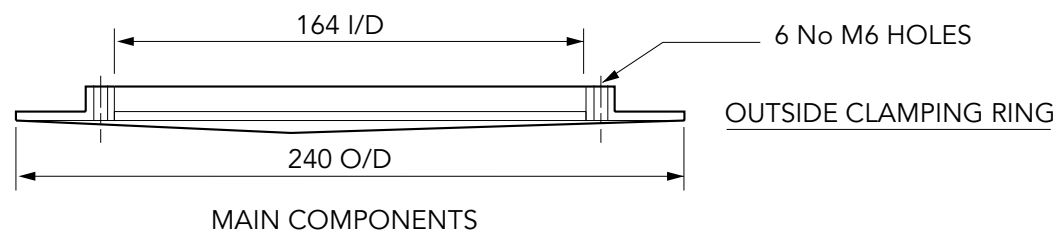

Category: <b>ACCESS PIPE ENRTY KITS</b>		
Product Description: Large clearance pipe entry kits to fit 125mm single bore pipework		
Page No: <b>1</b>	Product Code: <b>PSB/125</b>	Date: <b>September 2012</b>

ASSEMBLY OF PIPEWORK  
 125mm O/D

Category: **ACCESS PIPE ENRTY KITS**

Product Description: Large clearance pipe entry kits to fit 125mm single bore pipework

Page No: **2**

Product Code: **PSB/125**

Date: **September 2012**