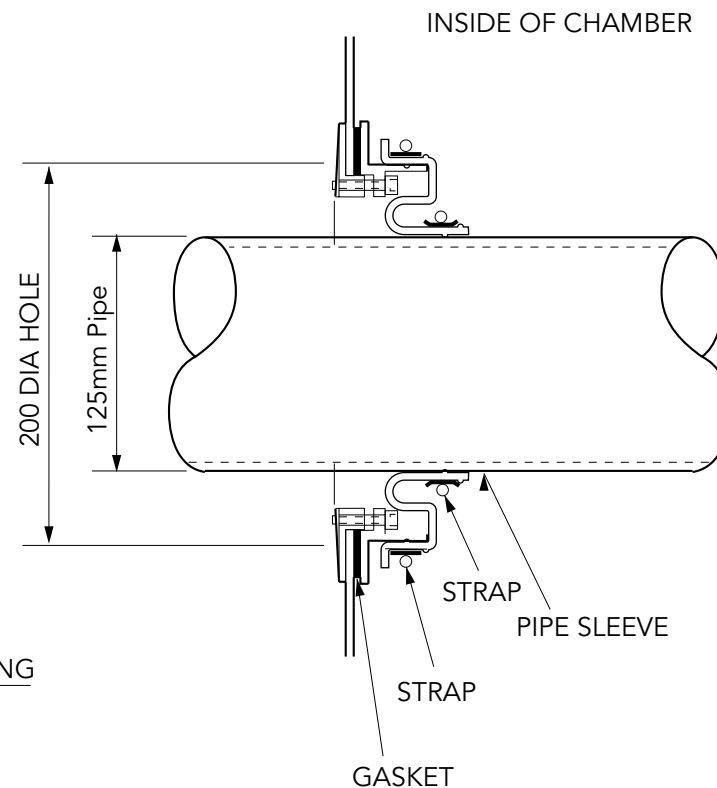

Category: <b>ACCESS PIPE ENRTY KITS</b>		
Product Description: Large clearance pipe entry kits to fit 125mm single bore pipework		
Page No: <b>1</b>	Product Code: <b>PSB/125</b>	Date: <b>September 2012</b>

ASSEMBLY OF PIPEWORK  
 125mm O/D

Category: **ACCESS PIPE ENRTY KITS**

Product Description: Large clearance pipe entry kits to fit 125mm single bore pipework

Page No: **2**

Product Code: **PSB/125**

Date: **September 2012**