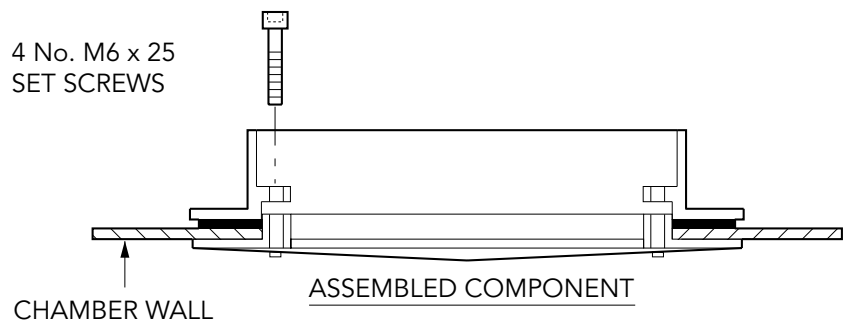

Category: <b>ACCESS PIPE ENRTY KITS</b>		
Product Description: Pipe entry kit to fit 63mm single bore pipework		
Page No: <b>1</b>	Product Code: <b>PSB/63</b>	Date: <b>April 2012</b>

ASSEMBLY FOR PIPEWORK  
 SIZES 63mm O/D

MAIN COMPONENTS

Category: **ACCESS PIPE ENRTY KITS**

Product Description: Pipe entry kit to fit 63mm single bore pipework

Page No: **2**

Product Code: **PSB/63**

Date: **April 2012**