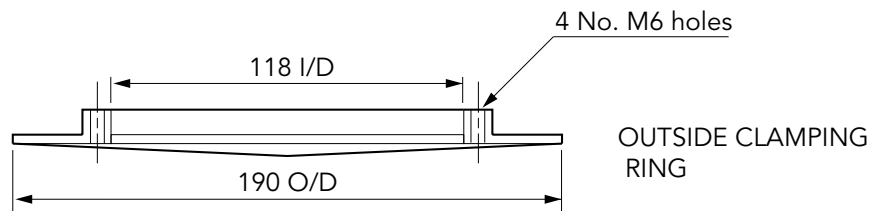

Category: <b>ACCESS PIPE ENRTY KITS</b>		
Product Description: Pipe entry kit to fit 63mm single bore pipework		
Page No: <b>1</b>	Product Code: <b>PSB/63</b>	Date: <b>April 2012</b>

ASSEMBLY FOR PIPEWORK  
 SIZES 63mm O/D

MAIN COMPONENTS

Category: **ACCESS PIPE ENRTY KITS**

Product Description: Pipe entry kit to fit 63mm single bore pipework

Page No: **2**

Product Code: **PSB/63**

Date: **April 2012**