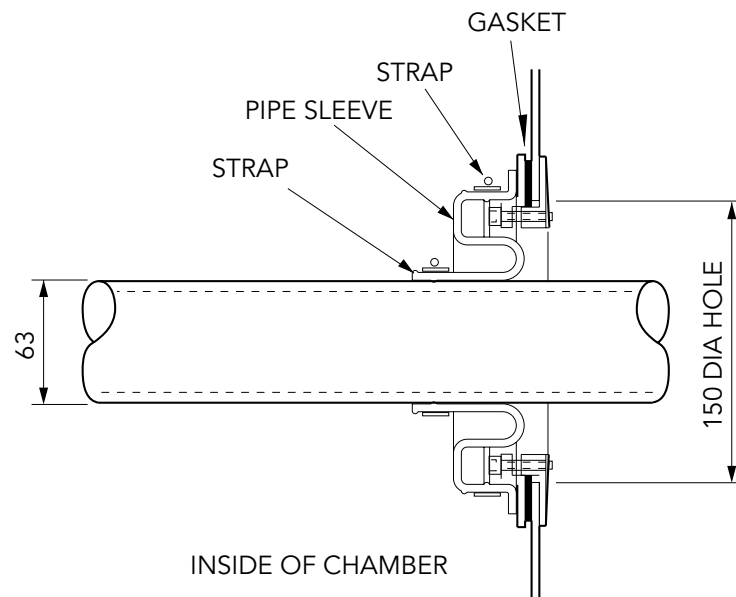

Category: <b>ACCESS PIPE ENRTY KITS</b>		
Product Description: Pipe entry kit to fit 63mm single bore pipework		
Page No: <b>1</b>	Product Code: <b>PSB/63</b>	Date: <b>April 2012</b>

ASSEMBLY FOR PIPEWORK  
 SIZES 63mm O/D

MAIN COMPONENTS

Category: **ACCESS PIPE ENRTY KITS**

Product Description: Pipe entry kit to fit 63mm single bore pipework

Page No: **2**

Product Code: **PSB/63**

Date: **April 2012**