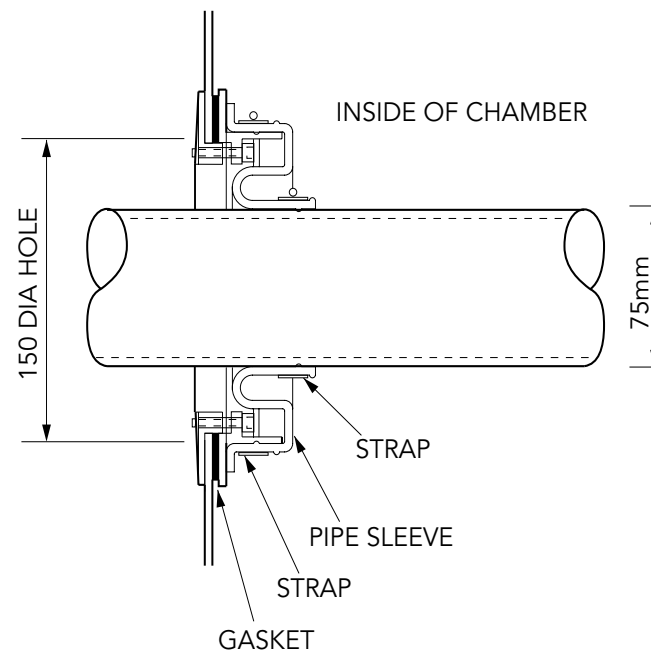

Category: **ACCESS PIPE ENRTY KITS**

Product Description: Pipe entry kit to fit 75mm single bore pipework.

Page No: **1**

Product Code: **PSB/75**

Date: **April 2012**

ASSEMBLY FOR PIPEWORK
 SIZE 75mm O/D

Category: **ACCESS PIPE ENRTY KITS**

Product: Pipe entry kit to fit 75mm single bore pipework.
 Description:

Page No: **2**

Product Code: **PSB/75**

Date: **April 2012**