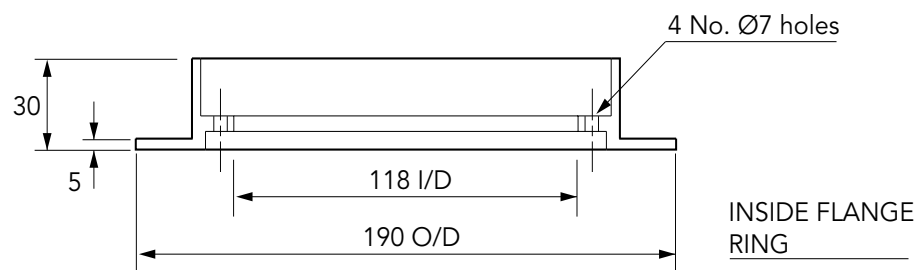

Category: **ACCESS PIPE ENRTY KITS**

Product Description: Pipe entry kit to fit 75mm single bore pipework.

Page No: **1**

Product Code: **PSB/75**

Date: **April 2012**

ASSEMBLY FOR PIPEWORK
 SIZE 75mm O/D

Category: **ACCESS PIPE ENRTY KITS**

Product: Pipe entry kit to fit 75mm single bore pipework.
 Description:

Page No: **2**

Product Code: **PSB/75**

Date: **April 2012**