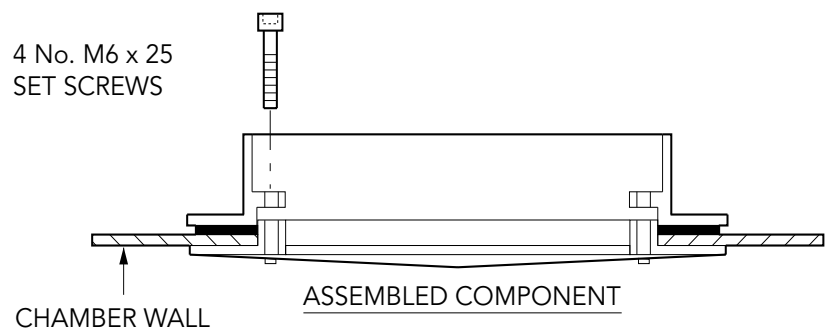

Category: **ACCESS PIPE ENRTY KITS**

Product Description: Pipe entry kit to fit 75mm single bore pipework.

Page No: **1**

Product Code: **PSB/75**

Date: **April 2012**

ASSEMBLY FOR PIPEWORK
 SIZE 75mm O/D

Category: **ACCESS PIPE ENRTY KITS**

Product: Pipe entry kit to fit 75mm single bore pipework.
 Description:

Page No: **2**

Product Code: **PSB/75**

Date: **April 2012**