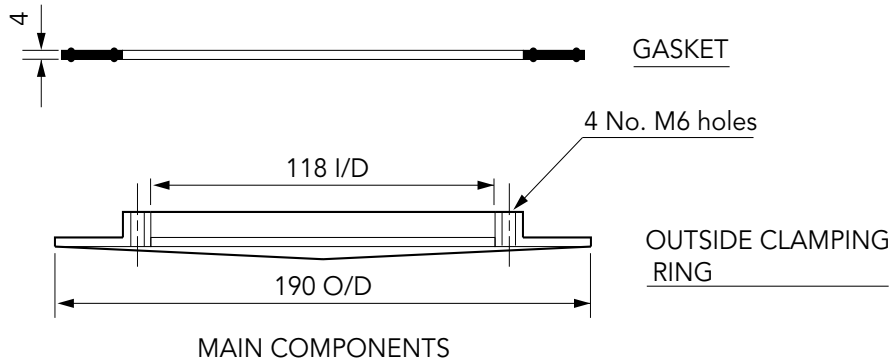

Category: **ACCESS PIPE ENRTY KITS**

Product Description: Pipe entry kit to fit 75mm single bore pipework.

Page No: **1**

Product Code: **PSB/75**

Date: **April 2012**

ASSEMBLY FOR PIPEWORK
 SIZE 75mm O/D

Category: **ACCESS PIPE ENRTY KITS**

Product: Pipe entry kit to fit 75mm single bore pipework.
 Description:

Page No: **2**

Product Code: **PSB/75**

Date: **April 2012**