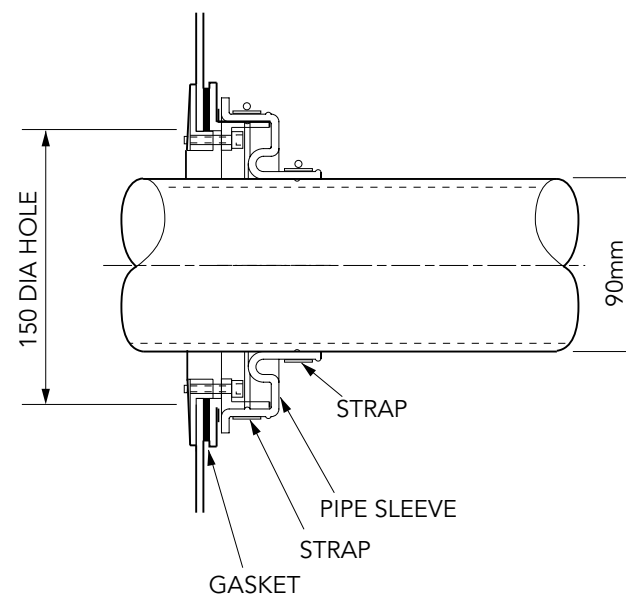

Category: ACCESS PIPE ENRTY KITS		
Product Description: Pipe entry kit to fit 90mm single bore pipework		
Page No: 1	Product Code: PSB/90	Date: September 2011

ASSEMBLY FOR PIPEWORK
 SIZE 90 mm O/D

INSIDE OF CHAMBER

MAIN COMPONENTS

Category: **ACCESS PIPE ENTRY KITS**

Product: Pipe entry kit to fit 90mm single bore pipework
 Description:

Page No: **2**

Product Code: **PSB/90**

Date: **September 2011**