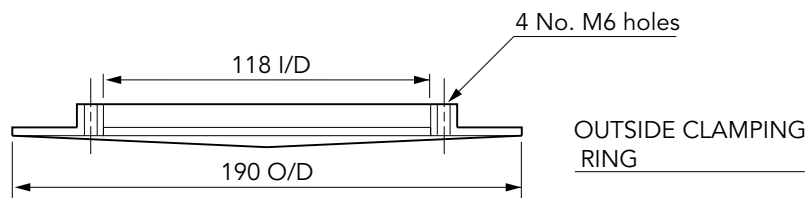

Category: ACCESS PIPE ENRTY KITS		
Product Description: Pipe entry kit to fit 90mm single bore pipework		
Page No: 1	Product Code: PSB/90	Date: September 2011

ASSEMBLY FOR PIPEWORK
 SIZE 90 mm O/D

INSIDE OF CHAMBER

MAIN COMPONENTS

Category: **ACCESS PIPE ENTRY KITS**

Product: Pipe entry kit to fit 90mm single bore pipework
 Description:

Page No: **2**

Product Code: **PSB/90**

Date: **September 2011**