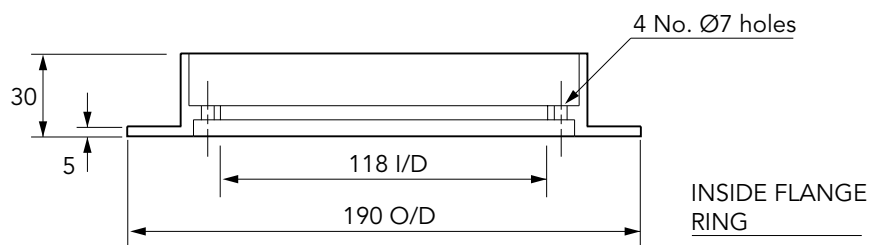

Category: ACCESS PIPE ENRTY KITS		
Product Description: Pipe entry kit to fit 90mm single bore pipework		
Page No: 1	Product Code: PSB/90	Date: September 2011

ASSEMBLY FOR PIPEWORK
 SIZE 90 mm O/D

INSIDE OF CHAMBER

MAIN COMPONENTS

Category: **ACCESS PIPE ENTRY KITS**

Product: Pipe entry kit to fit 90mm single bore pipework
 Description:

Page No: **2**

Product Code: **PSB/90**

Date: **September 2011**