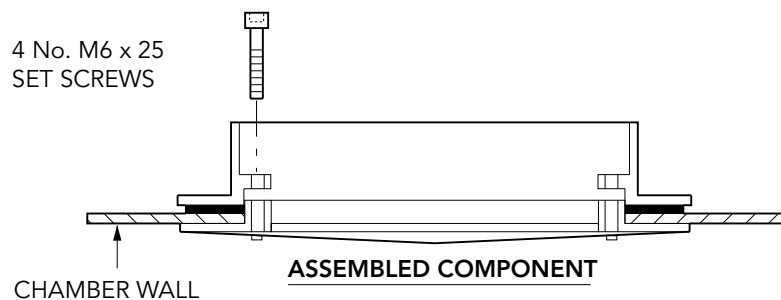

Category: ACCESS PIPE ENRTY KITS		
Product Description: Pipe entry kit to fit 90mm single bore pipework		
Page No: 1	Product Code: PSB/90	Date: September 2011

ASSEMBLY FOR PIPEWORK
 SIZE 90 mm O/D

INSIDE OF CHAMBER

MAIN COMPONENTS

Category: **ACCESS PIPE ENTRY KITS**

Product: Pipe entry kit to fit 90mm single bore pipework
 Description:

Page No: **2**

Product Code: **PSB/90**

Date: **September 2011**