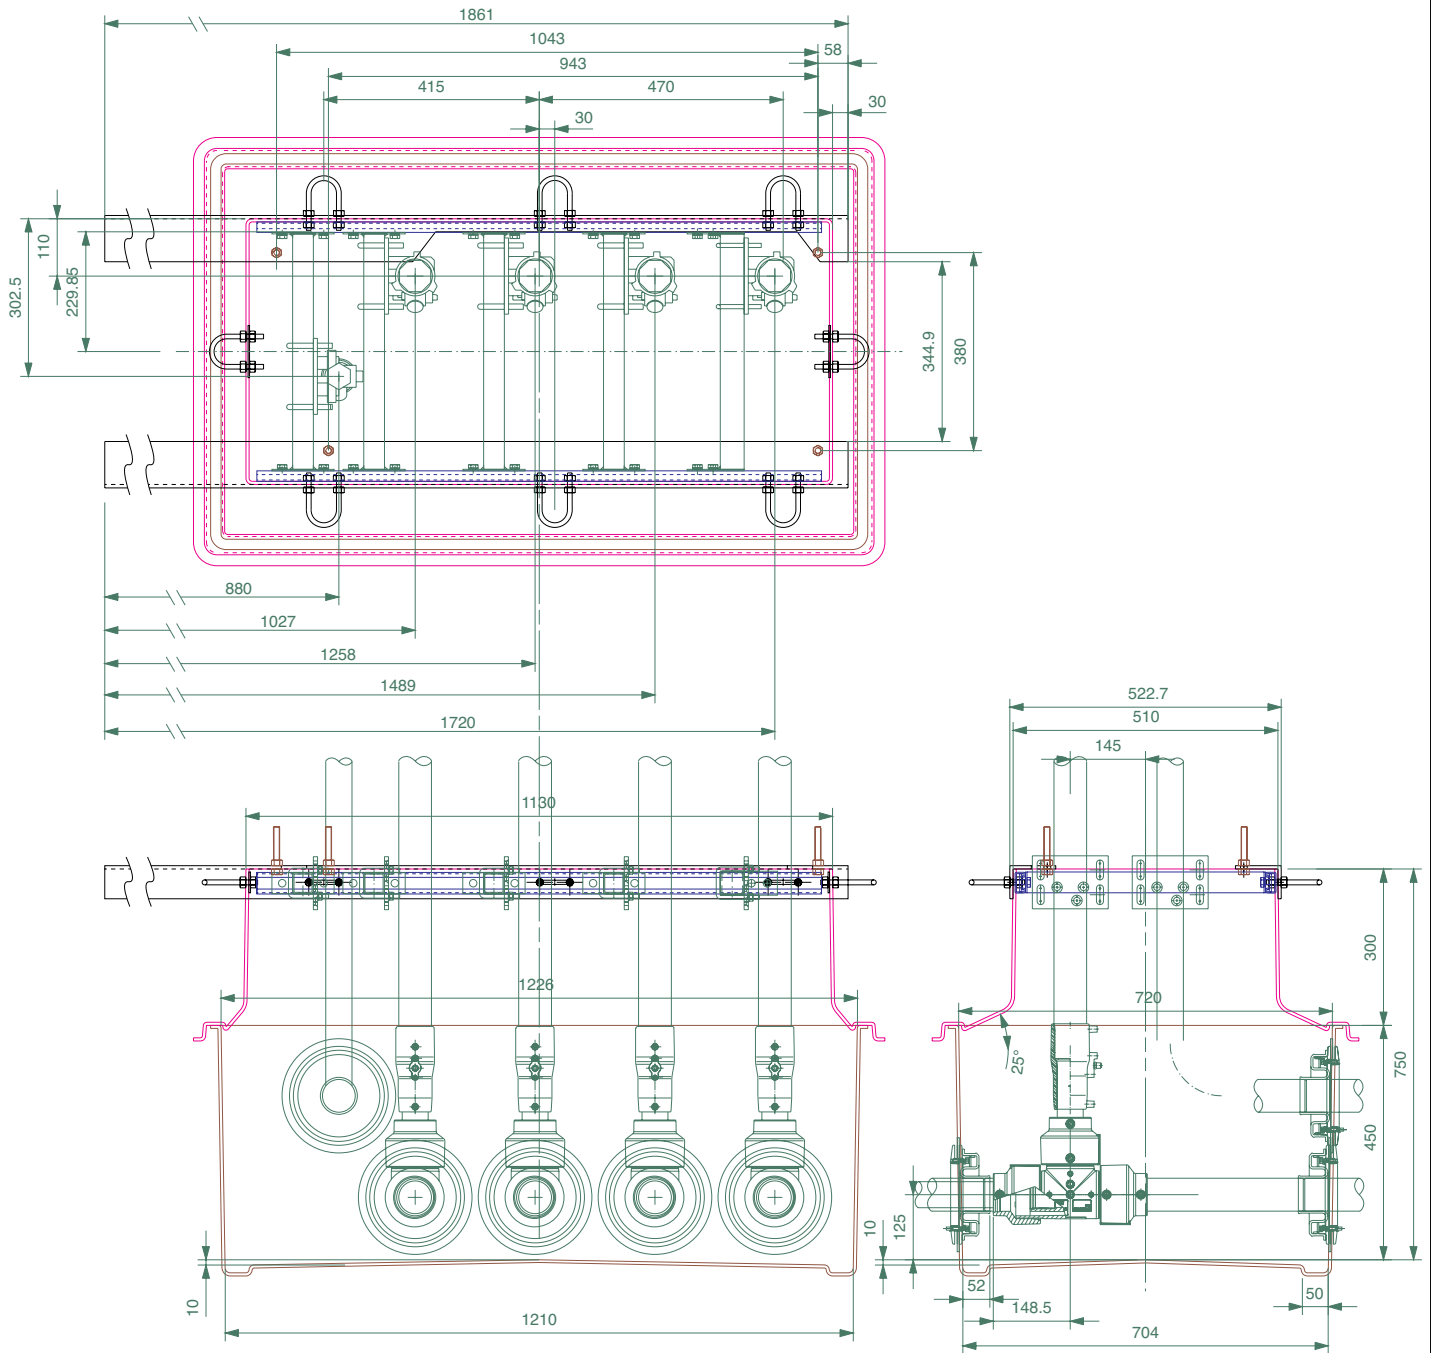

Category: **DISPENSER CHAMBERS**

Product Description: 1210mm x 704mm GRP solid base sump and corbel to fit Tokheim Quantum Q510 , 4-4, 4-8. Includes metal work.

Page No: **1**

Product Code: **EL/T/Q510-4/8**

Date: **May 2012**

Category:	DISPENSER CHAMBERS		
Product Description:	1210mm x 704mm GRP solid base sump and corbel to fit Tokheim Quantum Q510 , 4-4, 4-8. Includes metal work.		
Page No:	2	Product Code:	EL/T/Q510-4/8
		Date:	May 2012

Category: **DISPENSER CHAMBERS**

Product Description: 1210mm x 704mm GRP solid base sump and corbel to fit Tokheim Quantum Q510 , 4-4, 4-8. Includes metal work.

Page No: **3**

Product Code: **EL/T/Q510-4/8**