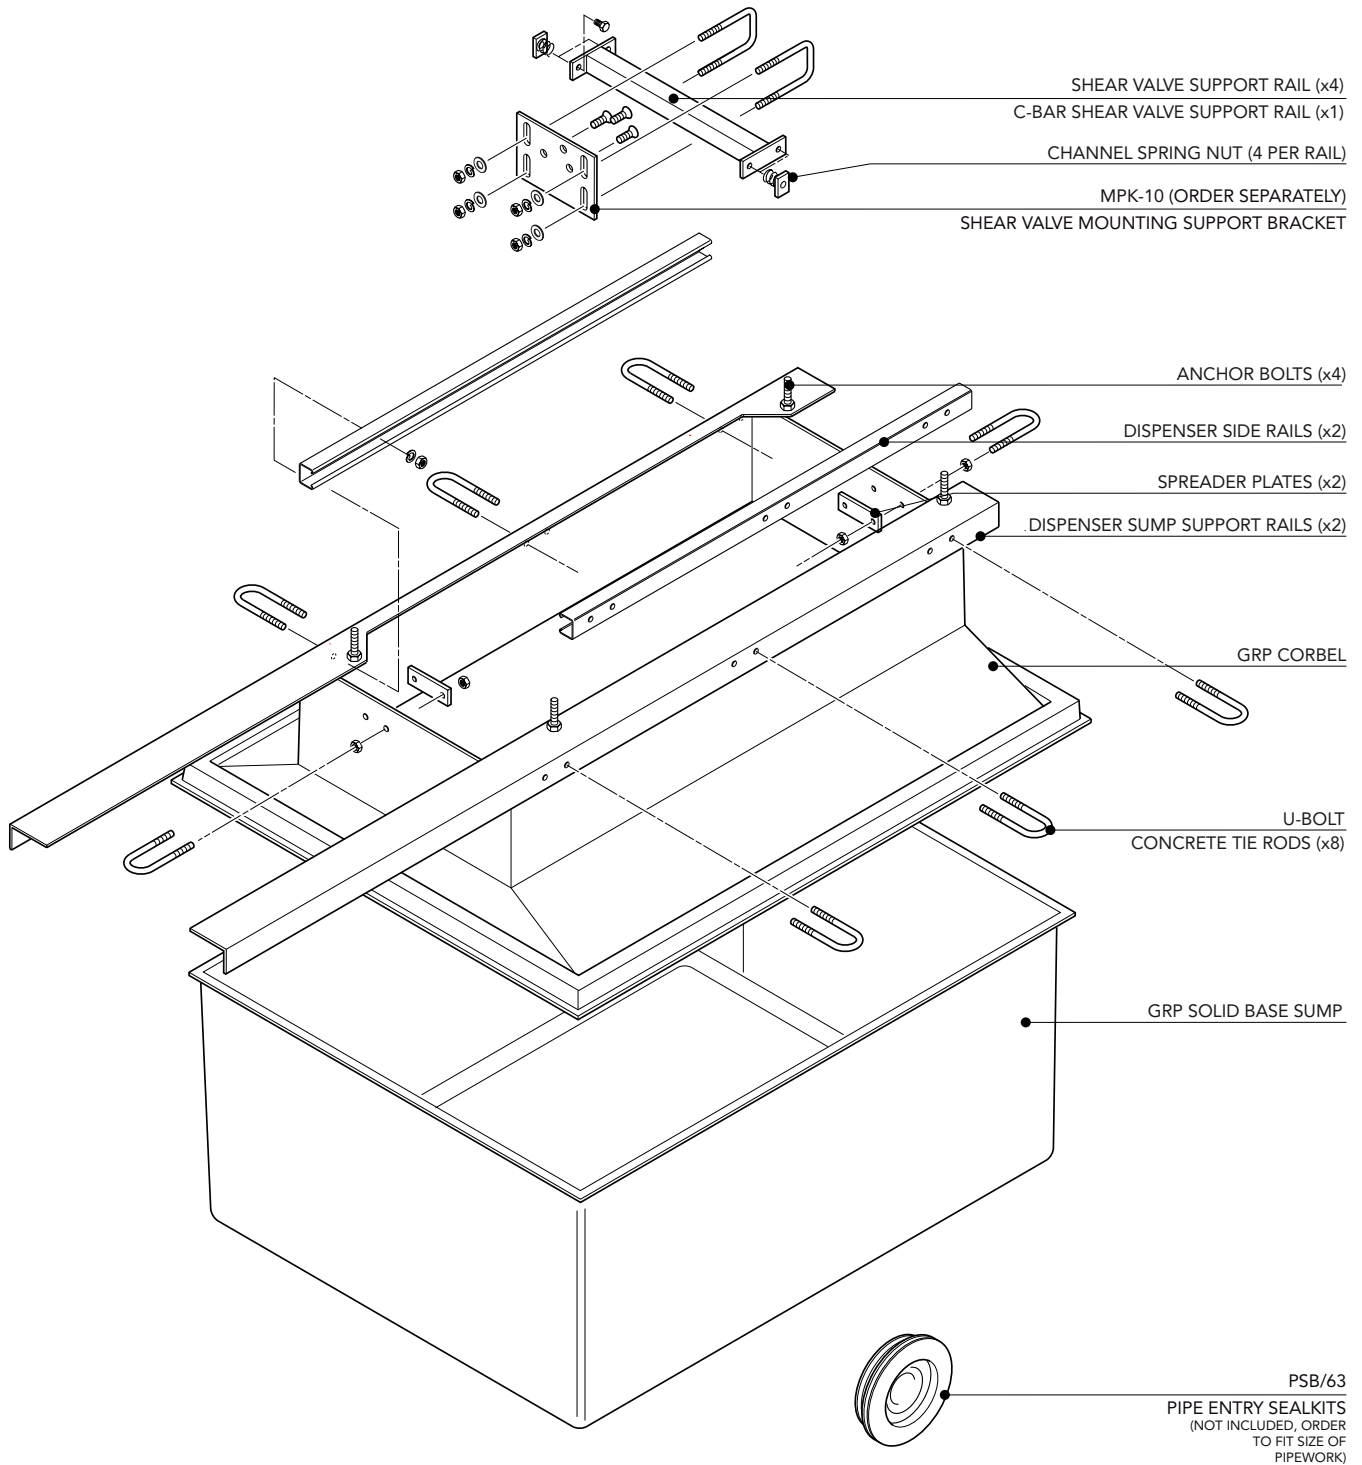

Category: **DISPENSER CHAMBERS**

Product Description: 1210mm x 704mm GRP solid base sump and corbel to fit Tokheim Quantum Q510 , 4-4, 4-8. Includes metal work.

Page No: **1**

Product Code: **EL/T/Q510-4/8**

Date: **May 2012**

Category:	DISPENSER CHAMBERS		
Product Description:	1210mm x 704mm GRP solid base sump and corbel to fit Tokheim Quantum Q510 , 4-4, 4-8. Includes metal work.		
Page No:	2	Product Code:	EL/T/Q510-4/8
		Date:	May 2012

Category: **DISPENSER CHAMBERS**

Product Description: 1210mm x 704mm GRP solid base sump and corbel to fit Tokheim Quantum Q510 , 4-4, 4-8. Includes metal work.

Page No: **3**

Product Code: **EL/T/Q510-4/8**